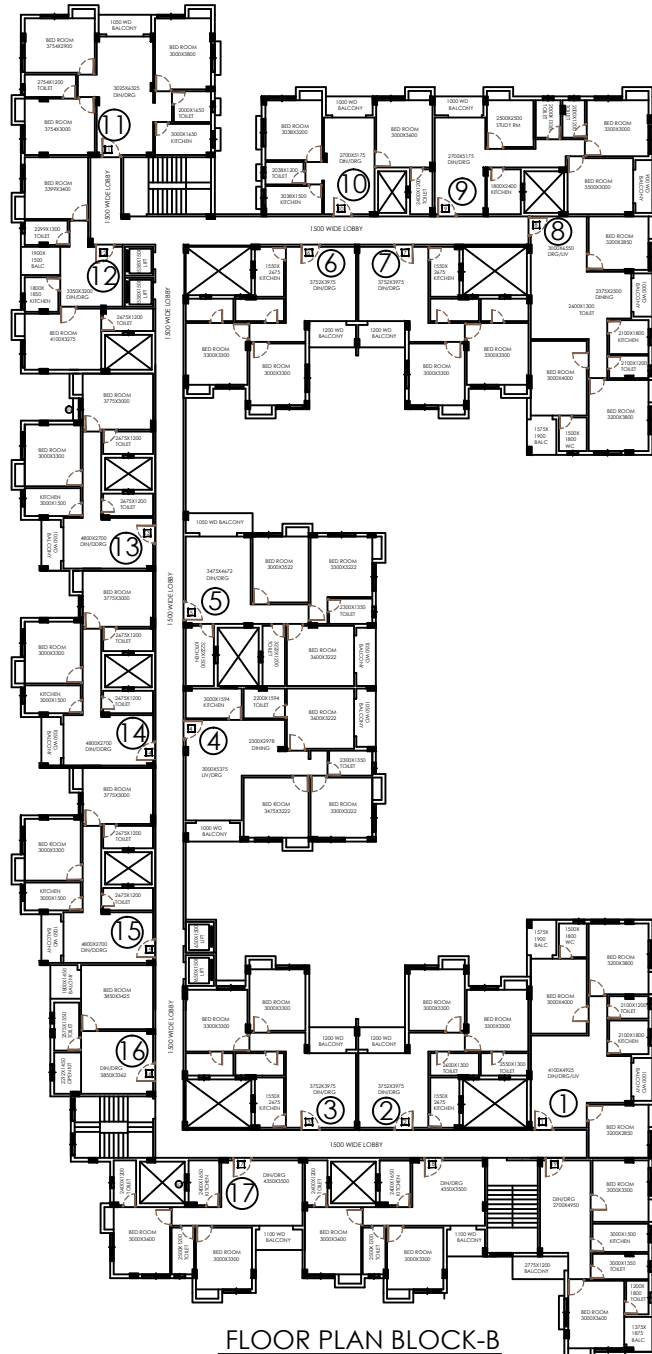

SITE PLAN OF A FLAT NO. ' ' ON . FLOOR, BLOCK-B, OF "ASTHA", SITUATED AT MOUZA: JAMALPARA, JL NO: 42, DAG NOS. 971, 972, 973, 1503, 1506, 1508, KHATIAN NOS. 4036, 4037, 4038, 4039, 4040, 4041, 4042, 4044, 4045, 4047, 4048, 4051, 4052, 4053, 4054, 4055, 4056, 4075, 4079, 4080, 4081. POLICE STATION RAJARHAT, DISTRICT NORTH 24 PARGANAS, KOLKATA - 700135, RAJARHAT- BISHNUPUR 2 NO. GRAM PANCHAYAT

CARPET AREA: SFT.

SCALE:- N.T.S.

SIGN OF VENDOR

SIGN OF DEVELOPER

SIGN OF VENDEE